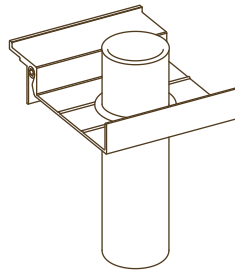

91337 BUD VASE

Includes glass vase tube
Built-in paper holder
Powder-coat finish