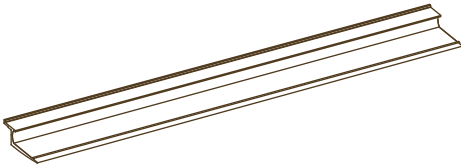

ACCESSORIES

The little things can make a big difference. DIRTT Accessories are just those little things. They provide everything from a place to store CDs to a vase for a flower to brighten your day. Nearly all the Accessories slip neatly into any horizontal extrusion you see on any DIRTT Wall. (Only one of them is for a particular extrusion, but we'll get into that later.)

11122 SHELF SUPPORT BRACKET

Holds DIRTT shelf
Built-in paper holder
Powder-coat finish