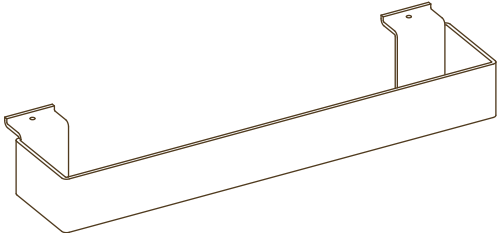

# ACCESSORIES

The little things can make a big difference. DIRTT Accessories are just those little things. They provide everything from a place to store CDs to a vase for a flower to brighten your day. Nearly all the Accessories slip neatly into any horizontal extrusion you see on any DIRTT Wall. (Only one of them is for a particular extrusion, but we'll get into that later.)

11122 SHELF SUPPORT BRACKET

Holds DIRTT shelf  
Built-in paper holder  
Powder-coat finish

SHELF

12" depth – attaches to wall with Support Bracket  
Veneer or Chroma-coat finish  
All water-based finishes