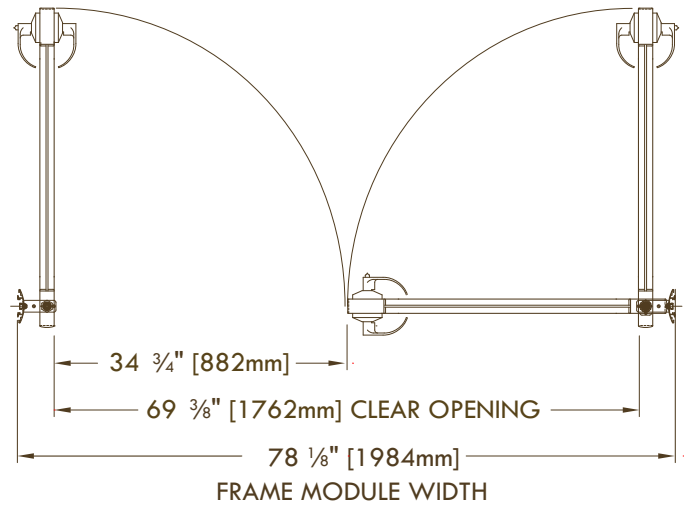

PLAN VIEW/ ELEVATION

(NTS)

*Refer to Applicable Pivot Door Tech Sheet for Details