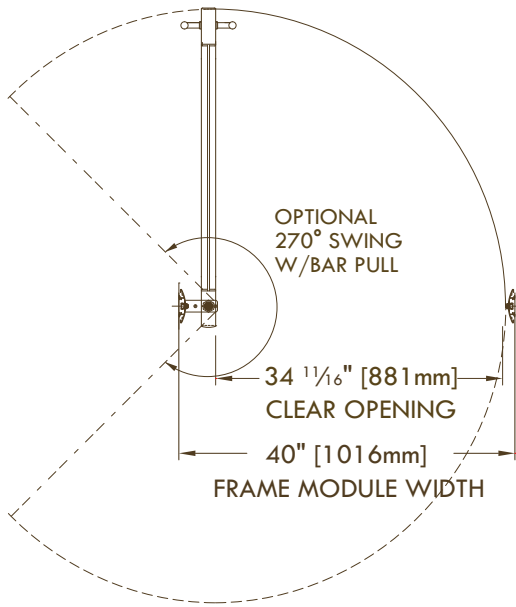

PLAN VIEW/ ELEVATION

(NTS)

*Refer to Applicable Pivot Door Tech Sheet for Details