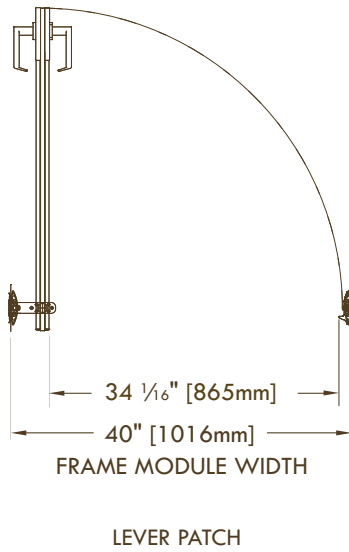

DIMENSIONS & DETAILS

Frame

| | |
|---------------------------|-------------------------------------------------------|
| Frame Width (Single Door) | 38" - 44" (965 - 1118mm)* |
| Frame Width (Double Door) | 74 1/8" - 86 1/8" (1883 - 2188mm)* |
| Standard Ceiling Height | Up to 120" (3048mm) |
| Standard Frame Depth | 4" (102mm) |
| Lower Pivot Plate | Locate to adjacent module |
| Frame Height | Oversized in height; cut down on-site to suit opening |

Door

| | |
|---------------------------------|-----------------------------------------------------------------|
| Standard Door Thickness | 1 11/16" (43mm) |
| Door Width (Single Door) | 36" - 42" (914 - 1067mm)* |
| Standard Clear Opening Width | 34 1/8" (867mm) clear (ADA Compliant) |
| Double Door Clear Opening Width | 1 Door Open 34 3/4" (882mm) 2 Doors Open 69 3/8" (1762mm) |
| Door Height Adjustment | Adjustable with system |
| Standard Door Stiles | 4" (102mm) and 6" (152mm) |

Trim Components

| | |
|--------------|-------------------------------------------------------------------------------------|
| Ceiling Trim | Flexible trim from top of wall to ceiling |
| Wall Trim | Rigid connection from Door Frame to Base Building; combined with flexible Wall Trim |

*Refer to Applicable Pivot Door Tech Sheet for Details

FRAMED PIVOT DOOR

PLAN VIEW/ ELEVATION

(NTS)

*Refer to Applicable Pivot Door Tech Sheet for Details

FRAMELESS GLASS PIVOT DOOR

FRAMELESS GLASS PIVOT DOOR