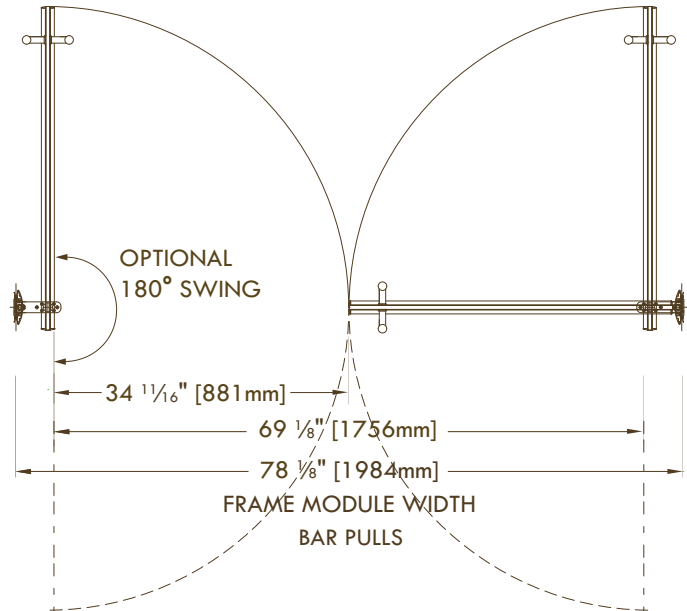

DIMENSIONS & DETAILS

Frame

| | |
|---------------------------|-------------------------------------------------------|
| Frame Width (Single Door) | 38" - 44" (965 - 1118mm)* |
| Frame Width (Double Door) | 74 1/8" - 86 1/8" (1883 - 2188mm)* |
| Standard Ceiling Height | Up to 120" (3048mm) |
| Standard Frame Depth | 4" (102mm) |
| Lower Pivot Plate | Locate to adjacent module |
| Frame Height | Oversized in height; cut down on-site to suit opening |

Door

| | |
|---------------------------------|-----------------------------------------------------------------|
| Standard Door Thickness | 1 11/16" (43mm) |
| Door Width (Single Door) | 36" - 42" (914 - 1067mm)* |
| Standard Clear Opening Width | 34 1/8" (867mm) clear (ADA Compliant) |
| Double Door Clear Opening Width | 1 Door Open 34 3/4" (882mm) 2 Doors Open 69 3/8" (1762mm) |
| Door Height Adjustment | Adjustable with system |
| Standard Door Stiles | 4" (102mm) and 6" (152mm) |

Trim Components

| | |
|--------------|-------------------------------------------------------------------------------------|
| Ceiling Trim | Flexible trim from top of wall to ceiling |
| Wall Trim | Rigid connection from Door Frame to Base Building; combined with flexible Wall Trim |

*Refer to Applicable Pivot Door Tech Sheet for Details

FRAMED PIVOT DOOR

PLAN VIEW/ ELEVATION

(NTS)

*Refer to Applicable Pivot Door Tech Sheet for Details

FRAMELESS GLASS PIVOT DOOR

FRAMELESS GLASS PIVOT DOOR