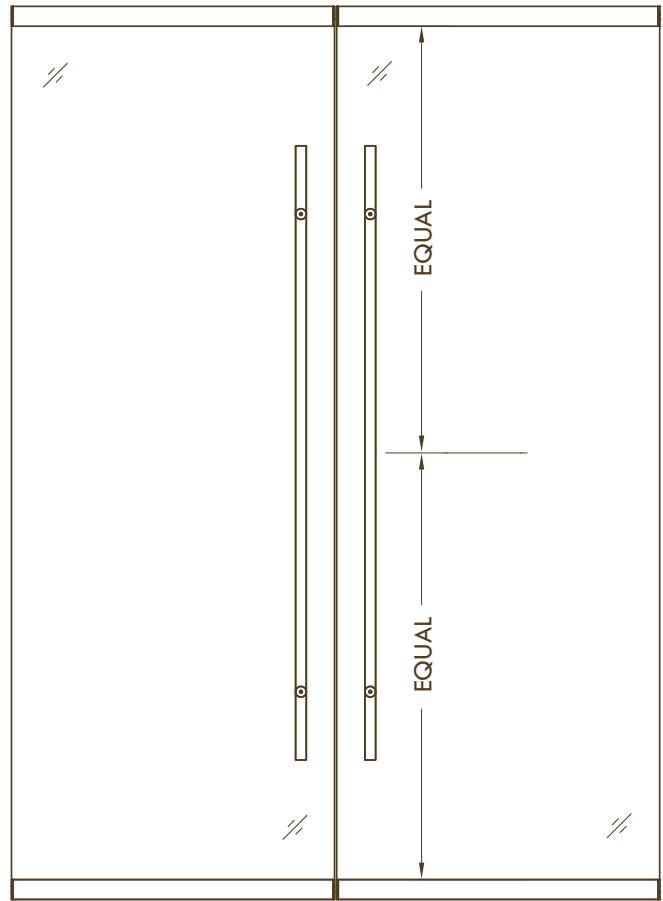

DIMENSIONS & DETAILS

Frame

| | |
|---------------------------|-------------------------------------------------------|
| Frame Width (Single Door) | 38" - 44" (965 - 1118mm)* |
| Frame Width (Double Door) | 74 1/8" - 86 1/8" (1883 - 2188mm)* |
| Standard Ceiling Height | Up to 120" (3048mm) |
| Standard Frame Depth | 4" (102mm) |
| Lower Pivot Plate | Locate to adjacent module |
| Frame Height | Oversized in height; cut down on-site to suit opening |

Door

| | |
|---------------------------------|-----------------------------------------------------------------|
| Standard Door Thickness | 1 11/16" (43mm) |
| Door Width (Single Door) | 36" - 42" (914 - 1067mm)* |
| Standard Clear Opening Width | 34 1/8" (867mm) clear (ADA Compliant) |
| Double Door Clear Opening Width | 1 Door Open 34 3/4" (882mm) 2 Doors Open 69 3/8" (1762mm) |
| Door Height Adjustment | Adjustable with system |
| Standard Door Stiles | 4" (102mm) and 6" (152mm) |

Trim Components

| | |
|--------------|-------------------------------------------------------------------------------------|
| Ceiling Trim | Flexible trim from top of wall to ceiling |
| Wall Trim | Rigid connection from Door Frame to Base Building; combined with flexible Wall Trim |

*Refer to Applicable Pivot Door Tech Sheet for Details

FRAMED PIVOT DOOR

PLAN VIEW/ ELEVATION

(NTS)

*Refer to Applicable Pivot Door Tech Sheet for Details

FRAMELESS GLASS PIVOT DOOR

FRAMELESS GLASS PIVOT DOOR