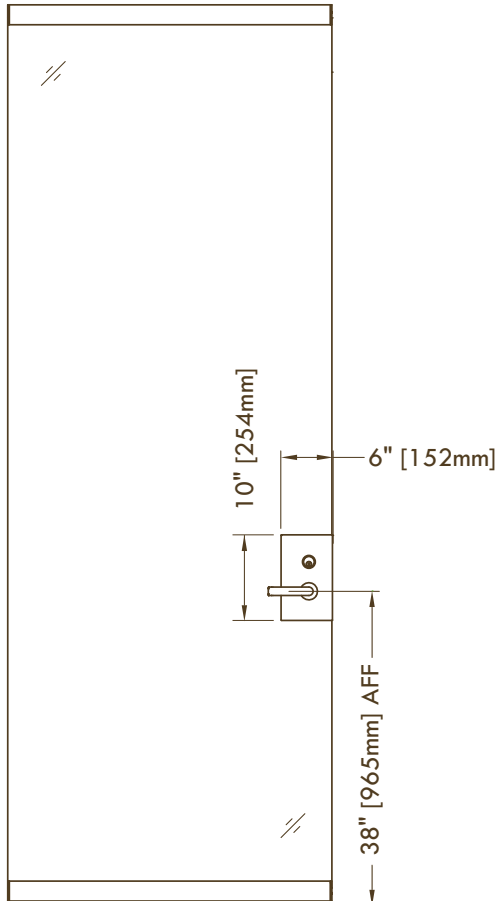

DIMENSIONS & DETAILS

Frame

| | |
|---------------------------|-------------------------------------------------------|
| Frame Width (Single Door) | 38" - 44" (965 - 1118mm)* |
| Frame Width (Double Door) | 74 1/8" - 86 1/8" (1883 - 2188mm)* |
| Standard Ceiling Height | Up to 120" (3048mm) |
| Standard Frame Depth | 4" (102mm) |
| Lower Pivot Plate | Locate to adjacent module |
| Frame Height | Oversized in height; cut down on-site to suit opening |

Door

| | |
|---------------------------------|-----------------------------------------------------------------|
| Standard Door Thickness | 1 11/16" (43mm) |
| Door Width (Single Door) | 36" - 42" (914 - 1067mm)* |
| Standard Clear Opening Width | 34 1/8" (867mm) clear (ADA Compliant) |
| Double Door Clear Opening Width | 1 Door Open 34 3/4" (882mm) 2 Doors Open 69 3/8" (1762mm) |
| Door Height Adjustment | Adjustable with system |
| Standard Door Stiles | 4" (102mm) and 6" (152mm) |

*Refer to Applicable Pivot Door Tech Sheet for Details

FRAMED PIVOT DOOR

PLAN VIEW/ ELEVATION

(NTS)

*Refer to Applicable Pivot Door Tech Sheet for Details

FRAMELESS GLASS PIVOT DOOR

FRAMELESS GLASS PIVOT DOOR