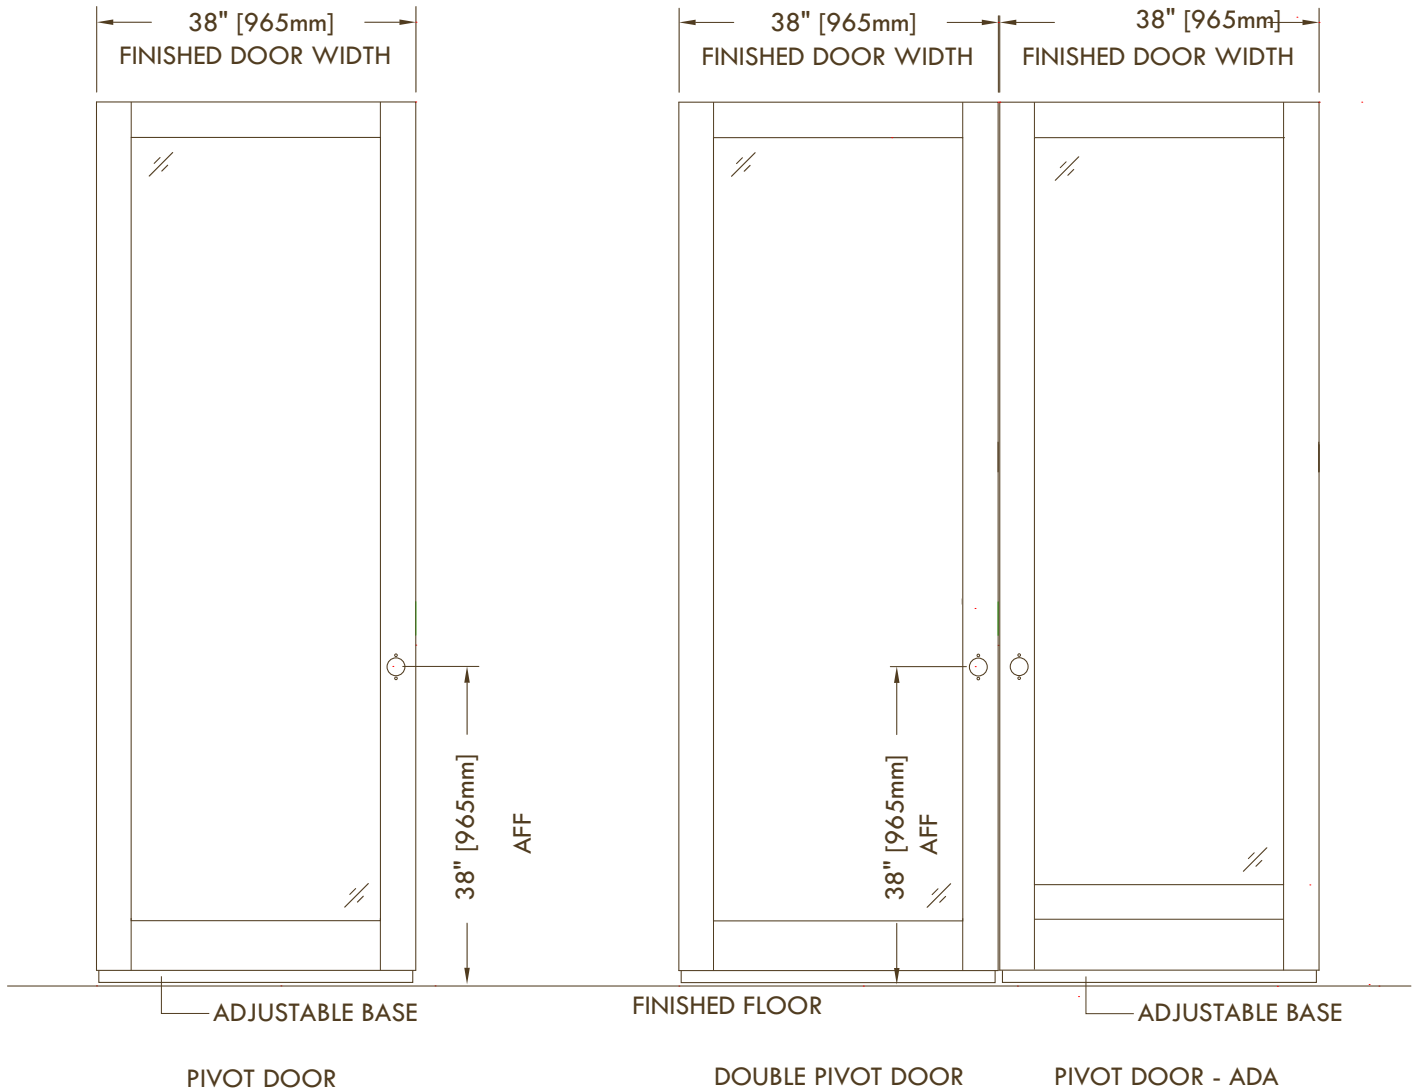

FRAMED PIVOT DOOR